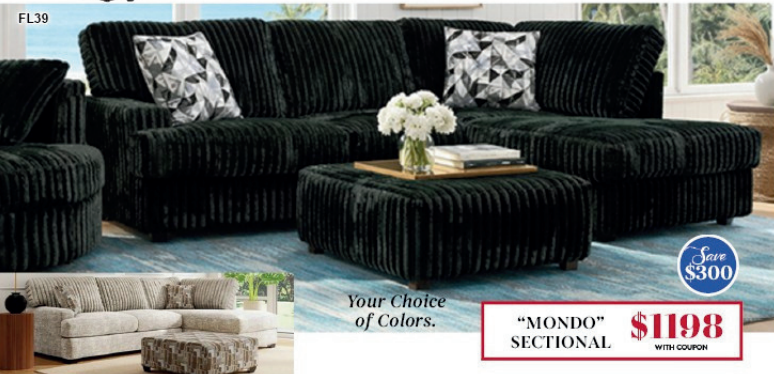

GL28  
"GALAXY" 5-PC DINING ROOM **\$998**  
Includes 63" x 35" table with 4 side chairs. **Save \$200**

EL90  
"CARLO" RECLINING LIVING ROOM RECLINING SOFA **\$998** SOFA & LOVESEAT **\$1798**  
WITH COUPON. **Save \$580** Also in black.